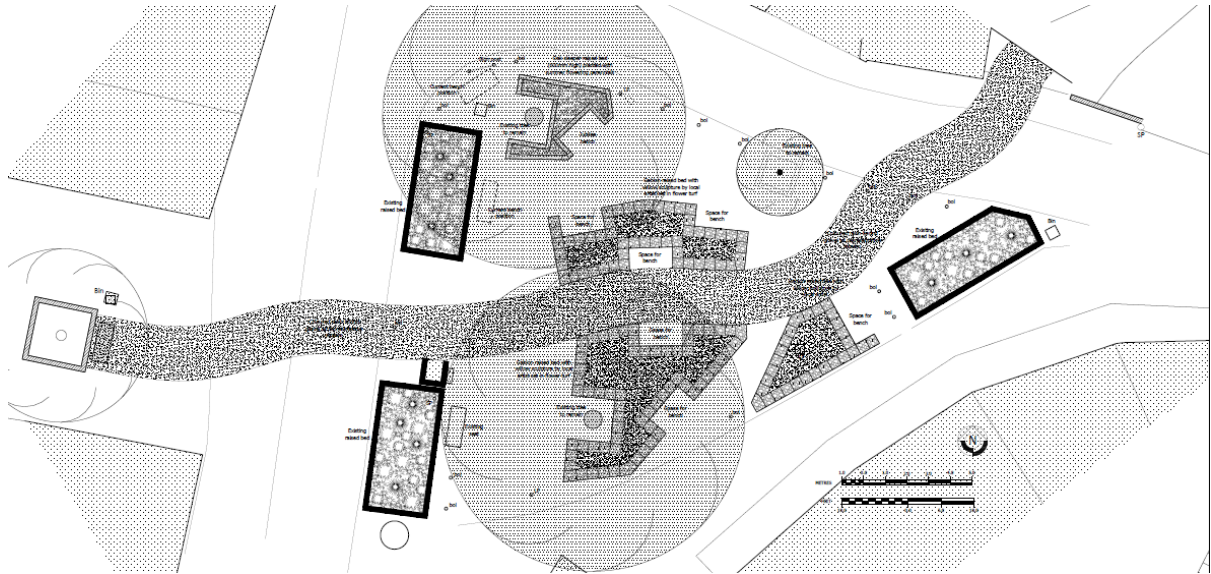

Item 22
Mindfulness Garden

The landscape designer has come back with the outline draft design of the garden and 'stream' proposed for the centre of town.

The design accommodates seating for wheelchair users and pushchairs to be adjacent to fixed seating units. The 'stream' would be made from stone/bonded gravel etc and would start at the planting area adj to Costa and would end at the start of the real stream – so reflecting the water traveling under the town centre. Existing street furniture would need to be relocated and reused around the site.

The Queens Jubilee Bench is due to be delivered to RTC end May 2022.